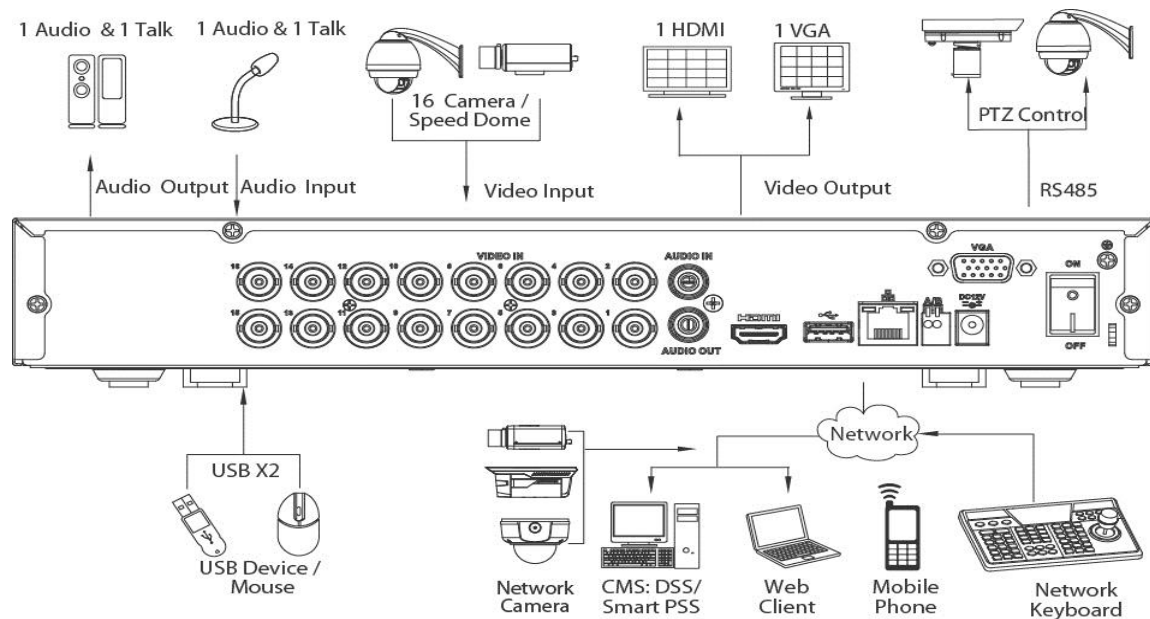

DH-HCVR7104/7108/7116H-S3

	(10/100M/1000M)	(10/100M/1000M)
Network Functions	HTTP, IPv4/IPv6, TCP/IP, UPNP, RTSP, UDP, SMTP, NTP, DHCP, DNS, PPPOE, DDNS, FTP, IP Filter, SNMP, P2P	
Max. User Access	128 users	
Smart Phone	iPhone, iPad, Android, Windows Phone	
Storage		
Internal HDD	1 SATA port, up to 6TB	
Auxiliary Interface		
USB Interface	2 ports(1 Rear), USB2.0	2 ports (1 Rear USB3.0, 1 Front USB2.0)
RS485	1 port, For PTZ Control	
General		
Power Supply	DC12V/2A	DC12V/3A
Power Consumption	10W(without HDD)	
Working Environment	-10°C ~ +55°C / 10%~90%RH / 86~106kpa	
Dimension(W×D×H)	Mini 1U, 325mm×255mm×55mm	
Weight	1.5KG(without HDD)	

System Connection

*Takes HCVR7116H-S3 as an example

Dahua Technology Co., Ltd.

1199' BinAn Road, Binjiang District, Hangzhou, China

Tel: +86-571-87688883

Fax: +86-571-87688815

Email: overseas@dahuatech.com

www.dahuatech.com

*Design and specifications are subject to change without notice.

© 2015 Dahua Technology Co., Ltd.